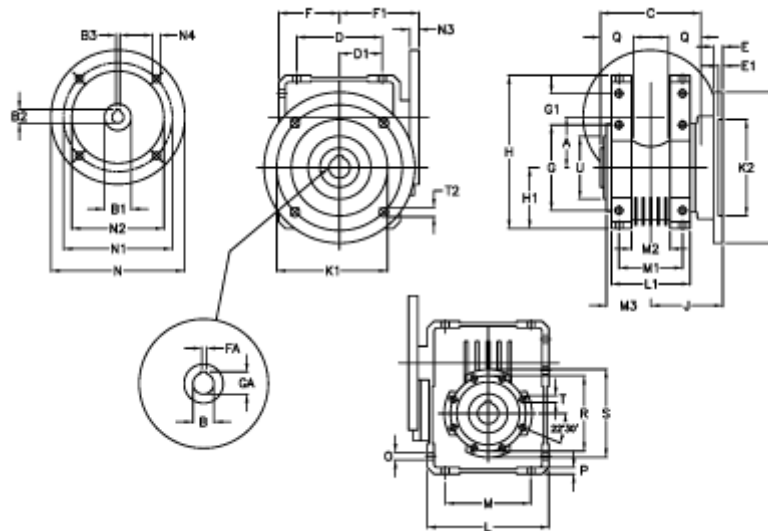

Article number: 392211003054636

Description: Worm Gear with Torque Limiter
W110 L2-UFC-30-P112 B14

Measures

A = 110.10	E = 20	H = 308.0	M = 184	N4 = 9	U = 130
B = 42	E1 = 12	H1 = 125.0	M1 = 115	O = 14.0	
B1 E7 = 28	F = 125	J = 131.5	M2 = 69	P = 14	
B2 = 31.3	F1 = 151	K = 280	M3 = 73.0	Q = 45	
B3 H9 = 8	FA = 12	K1 = 230	N = 160	R = 165	
C = 155	G = 184	K2 = 170	N1 = 130	S = 200	
D = 174.0	G1 = 58.0	L = 250	N2 = 110	T = M12x19	
D1 = 82.0	GA = 45.3	L1 = 143	N3 = 13.0	T2 = 13.0	